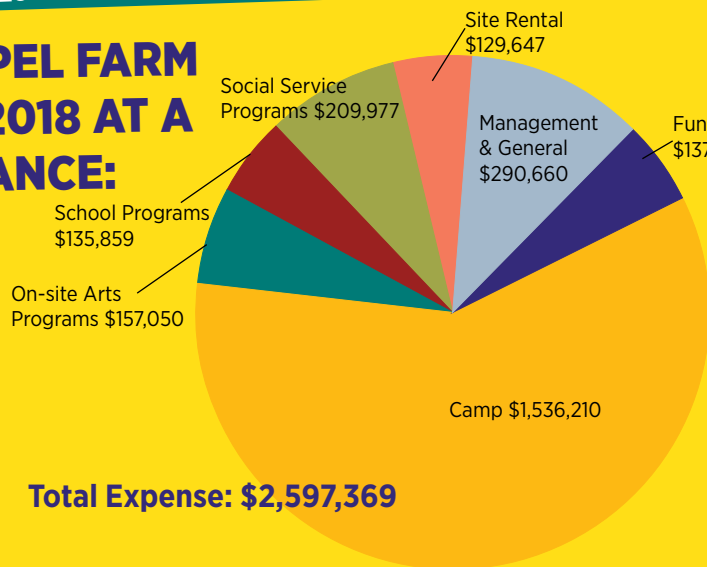

APPEL FARM FY2018 AT A GLANCE: