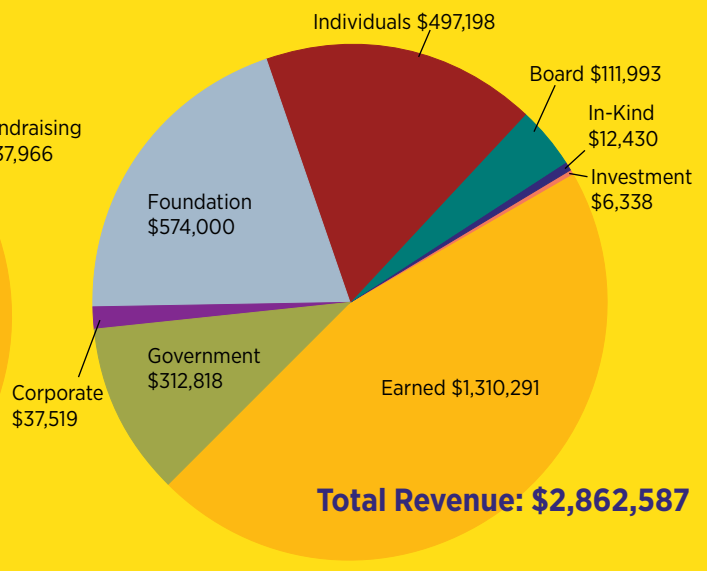

APPEL FARM FY2018 AT A GLANCE: